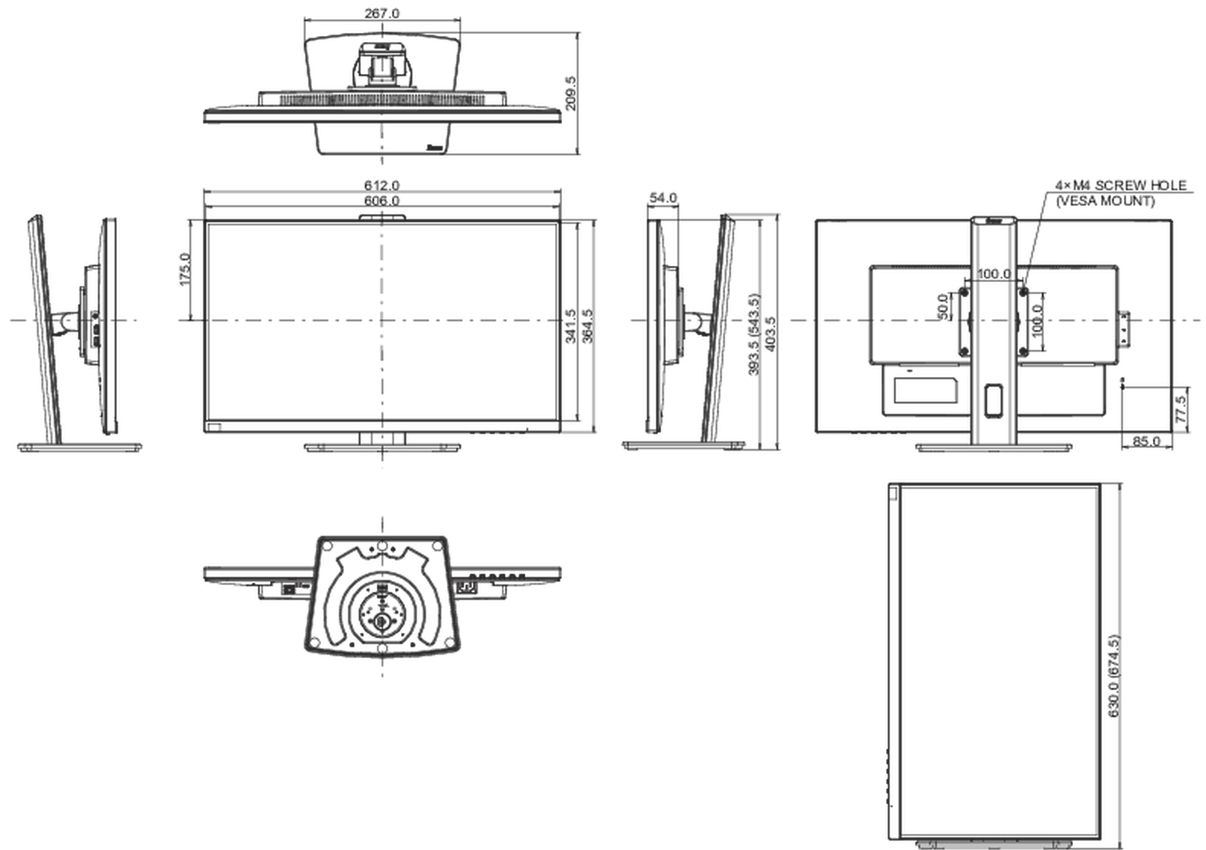

04 MECHANICAL

Display position adjustments	height, swivel, tilt, pivot (rotation both sides)
Height adjustment	150mm
Rotation (PIVOT function)	90°
Swivel stand	90°; 45° left; 45° right
Tilt angle	23° up; 5° down

VESA mounting	100 x 100mm
Cable management system	yes

05 ACCESSORIES INCLUDED

Cables	power, HDMI, USB-C
Other	quick start guide, safety guide

06 POWER MANAGEMENT

Power supply unit	internal
Power supply	AC 100 - 240V, 50/60Hz
Power usage	20W typical, 0.5W stand by, 0.5W off mode

08 DIMENSIONS / WEIGHT

Product dimensions W x H x D	612 x 393.5 (543.5) x 209.5mm
Box dimensions W x H x D	693 x 170 x 440mm
Weight (without box)	6.6kg
Weight (with box)	7.0kg
EAN code	4948570121786

All trademarks and registered trademarks acknowledged. E & O E. Specification subject to change without notice. All LCD's comply with ISO-9241-307:2008 in connection with pixel defects.