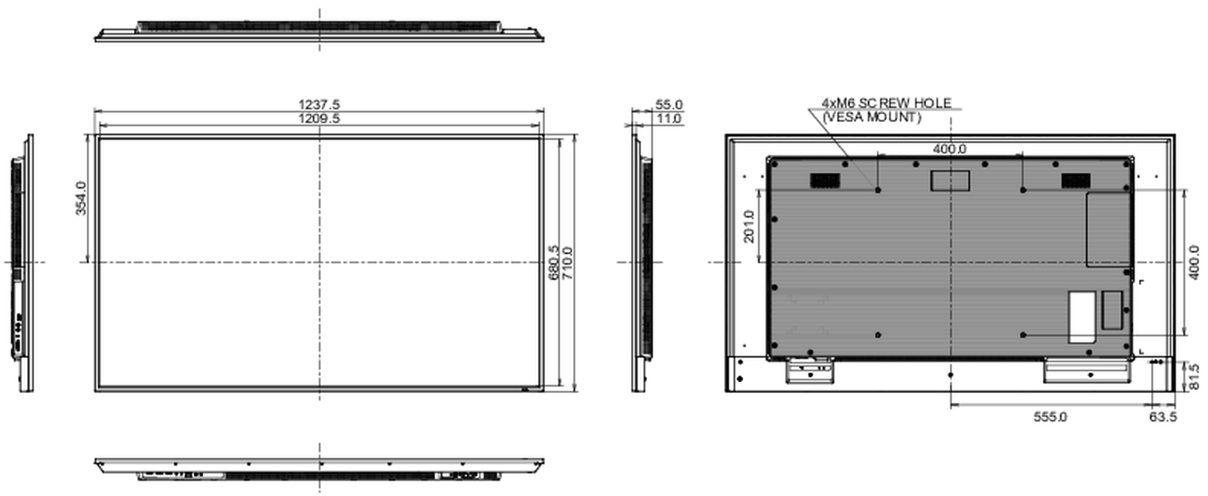

08 SUSTAINABILITY

Regulations	CB, CE, TÜV-Bauart, EAC, RoHS support, ErP, WEEE, REACH (RoHS2.0, PFOS)
REACH SVHC	above 0.1%: Lead

09 DIMENSIONS / WEIGHT

Product dimensions W x H x D	1237.5 x 710 x 55mm
Box dimensions W x H x D	1386 x 845 x 130mm
Weight (without box)	14.3kg
EAN code	4948570123544